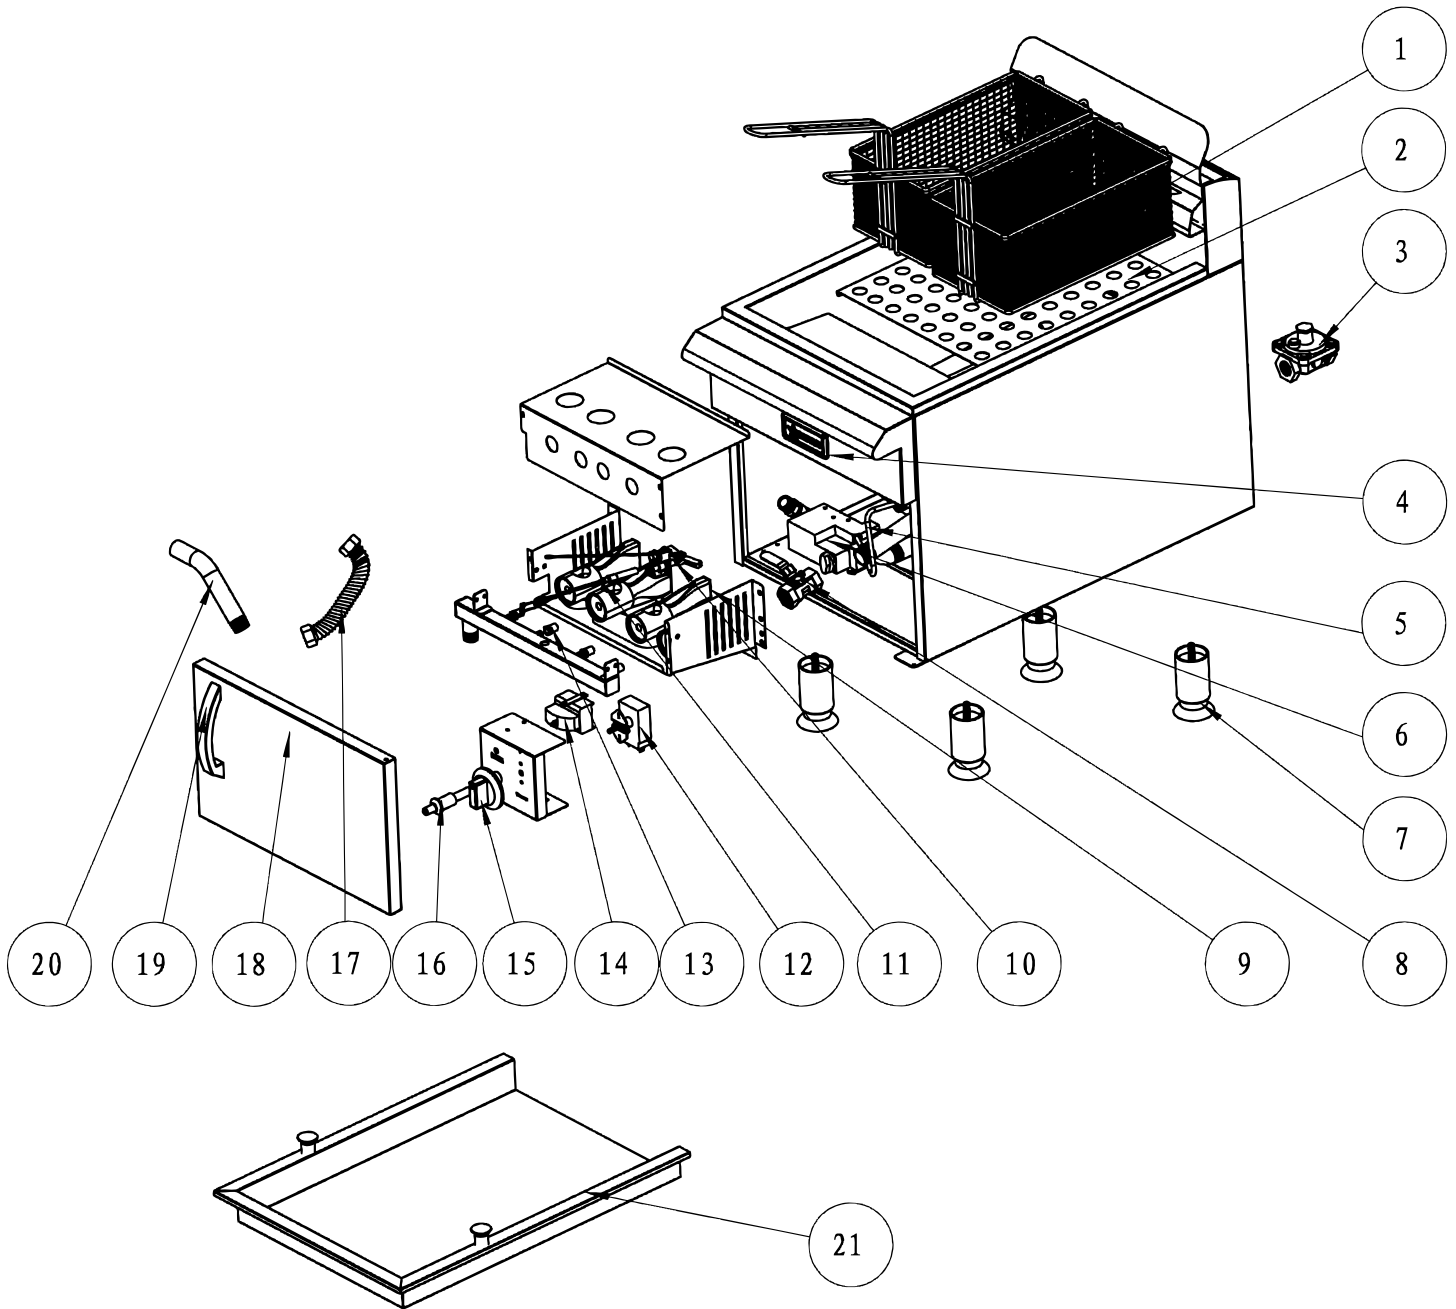

Parts Breakdown

Model CE-CN-UR-CF30-NG 43088

Parts Breakdown

Model CE-CN-UR-CF30-NG 43088

Item No.	Description	Position	Item No.	Description	Position	Item No.	Description	Position
77941	Fryer Basket for 43088	1	77951	Valve Oil Drain for 43088	8	77960	Knob for 43088	15
77943	Filter Panel for 43088	2	77952	Burner for 43088	9	77961	Piezo Igniter for 43088	16
72407	Regulator for 43088	3	77954	Flame Device System for 43088	10	77962	Bellows for 43088	17
43313	Name Badge for Omcan for 43088	4	77955	Thermopile for 43088	11	77964	Door for 43088	18
77947	Pilot Pipe Assy. for 43088	5	77956	Gas Thermostat for 43088	12	77965	Door Handle for 43088	19
77949	Gas Safety Control Valve for 43088	6	77958	Orifice for 43088	13	77966	Oil Drain Tube for 43088	20
72410	Foot for 43088	7	77959	LC Series Limit Control for 43088	14	77968	Cover (Optional Accessories) for 43088	21